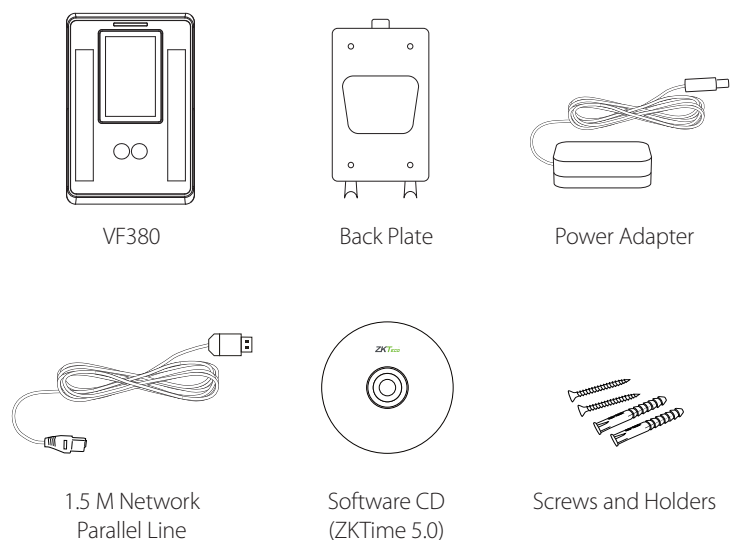

What's in the Box

ZKTeco Inc.

ZK Mansion, Wuhe Rd, Gangtuo, Bantian, Buji Town,
Longgang District, Shenzhen China 518129
Tel: 86-755-8960 2345/46/47/48
E-mail: sales@zkteco.com
www.zkteco.com

Global Offices:

USA: +1 732-412-6007
EU: +34 916532891
Brazil: +55 31 2515-8326
Thailand: +66-027199154
Mexico: +52-55-52928418

South Africa: +27 12 259 1047
Egypt: +201110444134
Dubai: +971 4 6091 310
India: +91 8123536788
Indonesia: +62 21 2921 8949

Vietnam: +84-0169-5813007
Philippines: +63 9084118832
Russia: +8 915 178-46-81