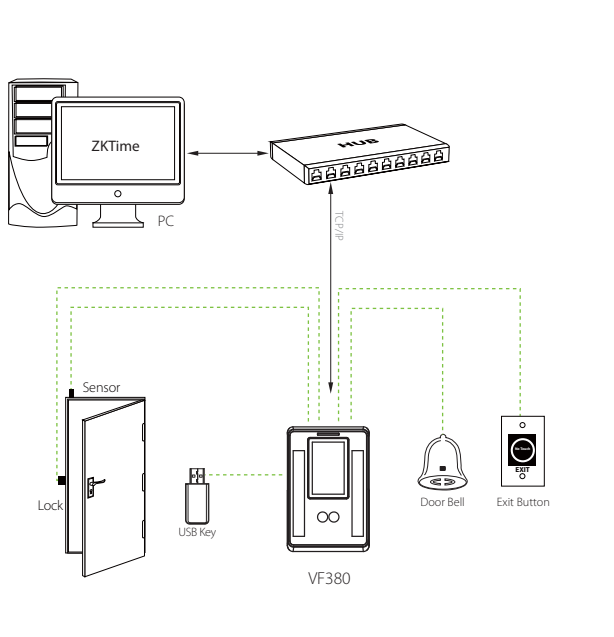

Specifications

Display	3-inch Touch Screen
Face Capacity	400 (1:N)
ID Card Capacity	10,000
Logs Capacity	100,000
Communication	Ethernet , USB (host)
Standard Functions	ID card, Automatic Status Switch, Self-Service Query, Work Code, T9 Input, 9 Digit User ID, DST, Scheduled-bell and Short Message, 3rd party electric lock, door sensor, and exit button, alarm
Optional Function	Mifare Card, Wi-Fi
Power Supply	12V/1.5A
Verification Speed	≤1S
Operating Temperature	0-45 °C
Operating Humidity	20%-80%
Dimensions	104.7 × 160 × 36 mm (L × H × D)

Configuration